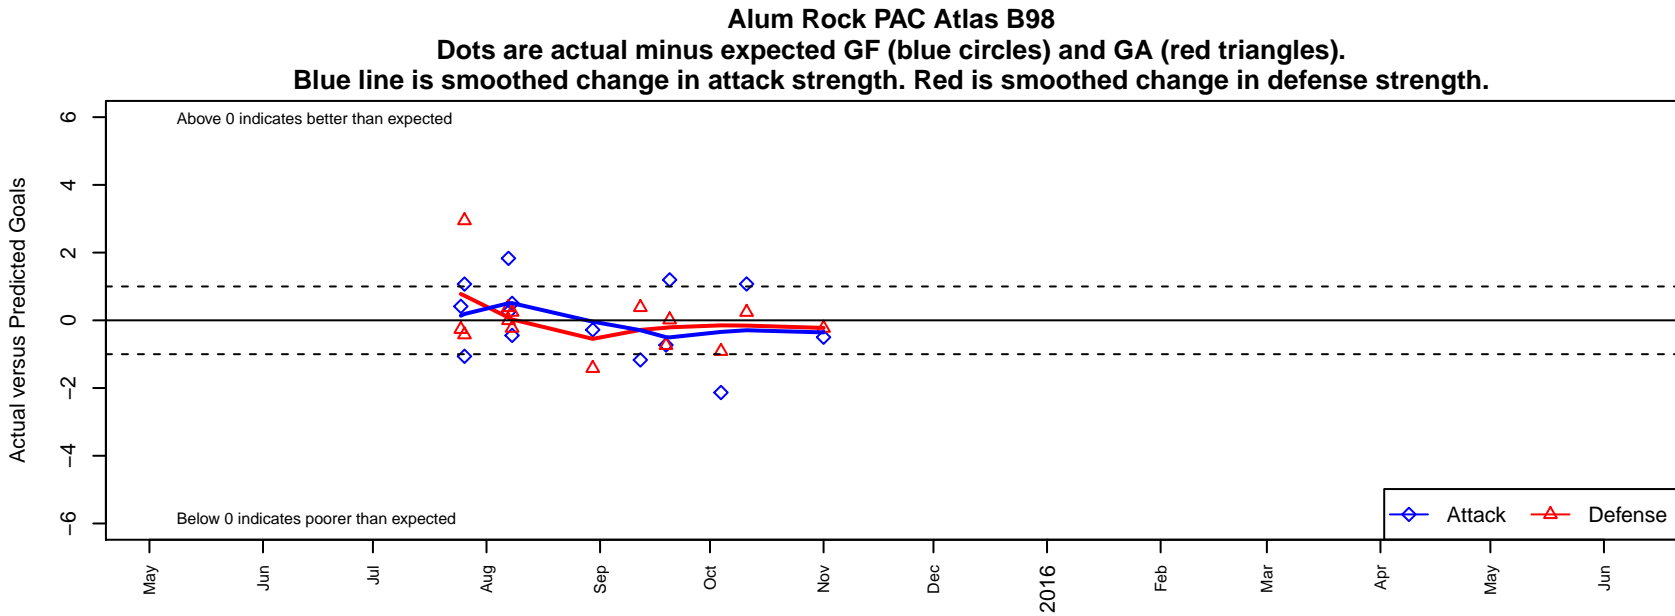

**attack and defense variance (black dot)
relative to other teams
and top 10 in region**

**attack and defense rating
relative to others at age
and all opponents in last 13 months**

**attack and defense rating
relative to others at age
and all opponents in last 13 months**

Alum Rock PAC Atlas B98

, CAN
B98 total strength=1746
attack=42.57 defense=16.52

alt names used:
ALUM ROCK YSL AR PAC ATLAS 98 (CAN)
ALUM ROCK YSL AR PAC ATLAS 98 (CAN)
ALUM ROCK YSL AR PAC ATLAS 98

Venues played:
2015 Surf Cup Surf Super Cup U17
2015 Sporting Invitational U17 Premier EvoPow
2015 FWRL CAN CRL U17