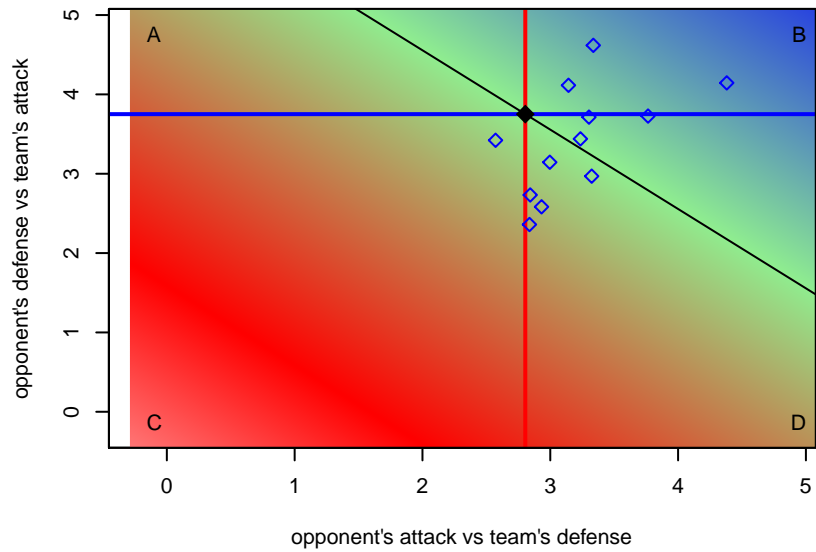

Venues played:  
 2015 Surf Cup Surf Super Cup U17  
 2015 Sporting Invitational U17 Premier EvoPow  
 2015 FWRL CAN CRL U17

**attack and defense variance (black dot)  
relative to other teams  
and top 10 in region**

**attack and defense rating  
relative to others at age  
and all opponents in last 13 months**

**attack and defense rating  
relative to others at age  
and all opponents in last 13 months**

**Performance relative to 13 month average**

**Performance relative to 13 month average**

Distribution of opponents  
 Red = Lose zone, Blue = Win zone, Green = Even  
 Black line separates win/lose zones

lot. A=Neither has attack advantage, B=Opponent has both attack and defense advantage, C=Opponent has both attack and defense disadvantage, D=Both have