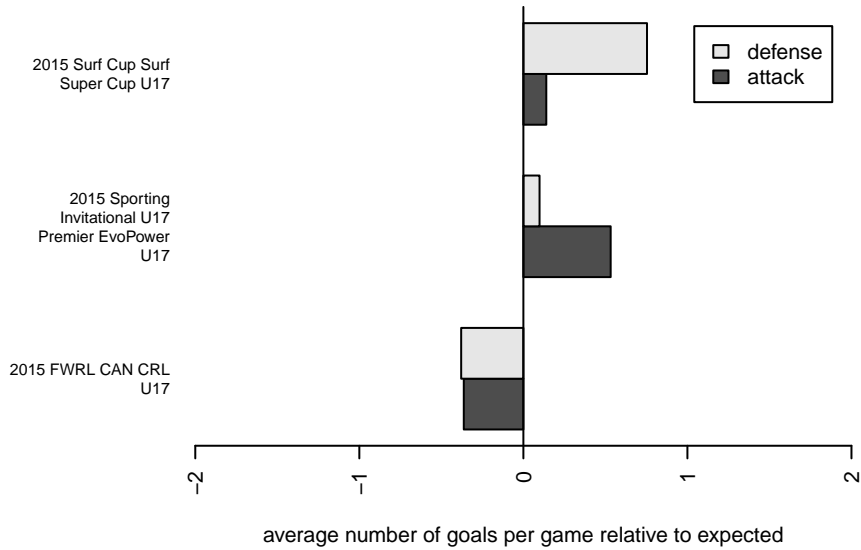

Venues played:  
 2015 Surf Cup Surf Super Cup U17  
 2015 Sporting Invitational U17 Premier EvoPow  
 2015 FWRL CAN CRL U17

**attack and defense variance (black dot)  
relative to other teams  
and top 10 in region**

**attack and defense rating  
relative to others at age  
and all opponents in last 13 months**

**attack and defense rating  
relative to others at age  
and all opponents in last 13 months**

**Performance relative to 13 month average**

**Performance relative to 13 month average**

Distribution of opponents  
 Red = Lose zone, Blue = Win zone, Green = Even  
 Black line separates win/lose zones

lot. A=Neither has attack advantage, B=Opponent has both attack and defense advantage, C=Opponent has both attack and defense disadvantage, D=Both have